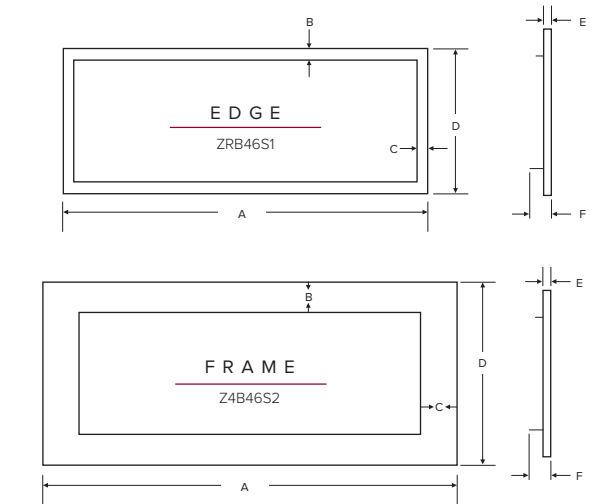

WALL SURROUND TRIM KIT

Z4B46S1 Z4B46S2

A	44 5/8"	50 3/8"
B	1 1/2"	4 3/8"
C	1 1/2"	4 3/8"
D	17 3/4"	22 1/2"
E	1"	1"
F	1 3/4"	1 3/4"