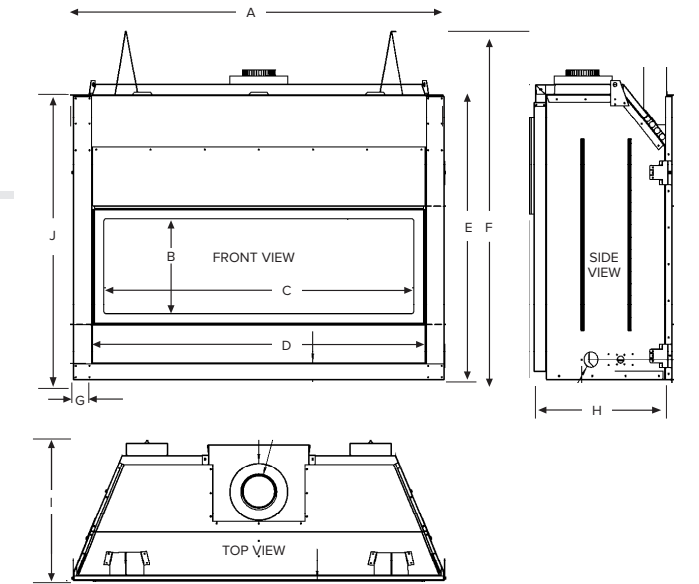

PRODUCT DIMENSIONS

ZRB46

| | |
|---|---------|
| A | 46 1/4" |
| B | 11 7/8" |
| C | 38 5/8" |
| D | 41 5/8" |
| E | 35 1/2" |
| F | 43 1/2" |
| G | 2 3/8" |
| H | 17 7/8" |
| I | 17 7/8" |
| J | 35 1/2" |

| Model | Height | | Front Width | | Depth | |
|-------|---------|---------|-------------|---------|---------|---------|
| | Actual | Framing | Actual | Framing | Actual | Framing |
| ZRB46 | 43 1/2" | 43 3/4" | 46 1/4" | 47" | 17 7/8" | 18 1/4" |