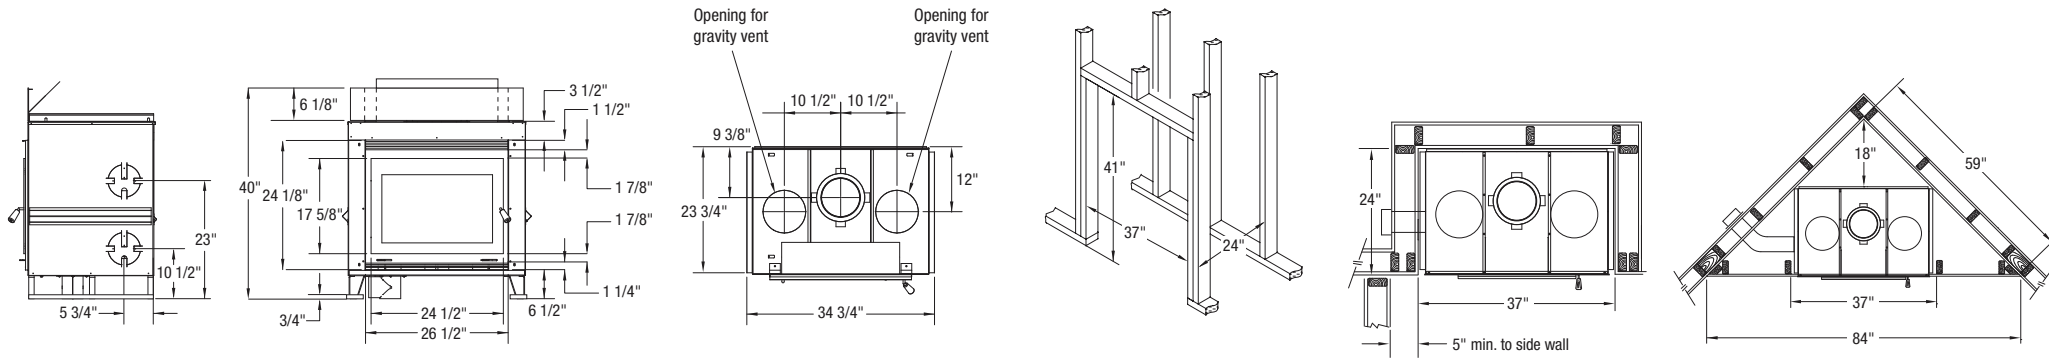

# Focus 250

\* All RSF fireplaces can be installed directly on the combustible materials of the framing; the fireplaces are all zero clearance.  
The suggested framing dimensions are larger than necessary to facilitate the installation of the fireplace.