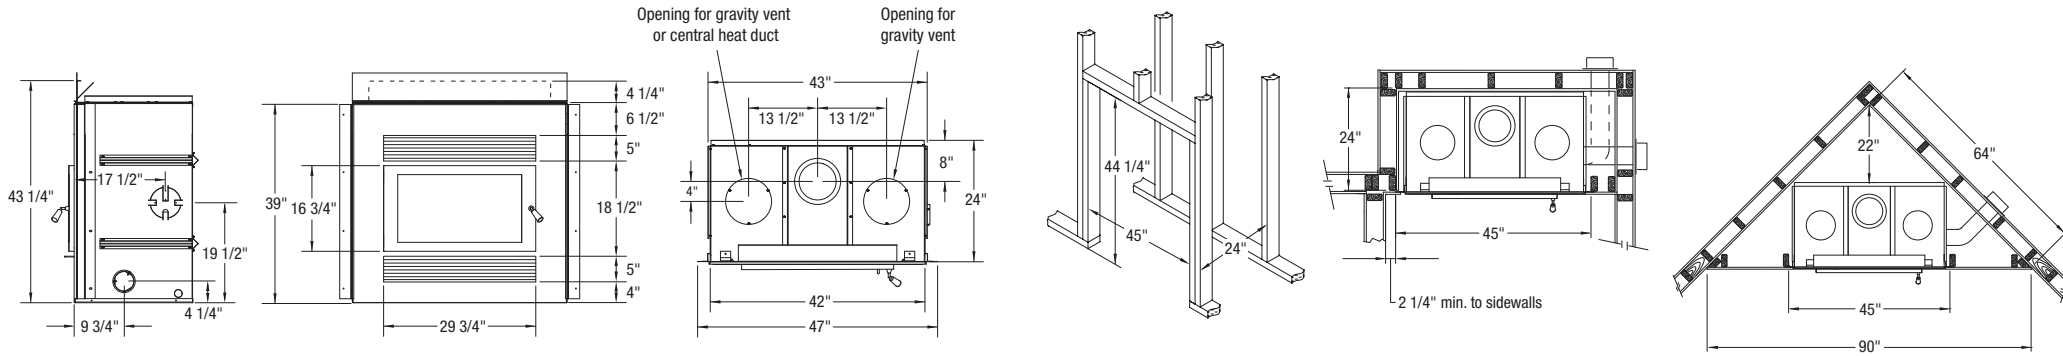

Focus 320

* All RSF fireplaces can be installed directly on the combustible materials of the framing; the fireplaces are all zero clearance. The suggested framing dimensions are larger than necessary to facilitate the installation of the fireplace.